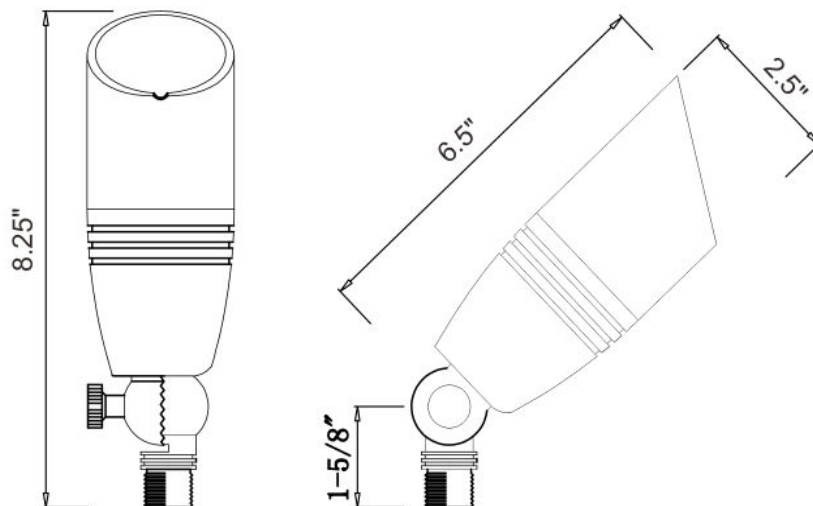

Product #	Color Temp.	Lumens	Wattage	Beam Spread	CRI
954056	3K 5K	240-960 lm	2-12W	60°	85

### DIMENSIONS

**IP65**