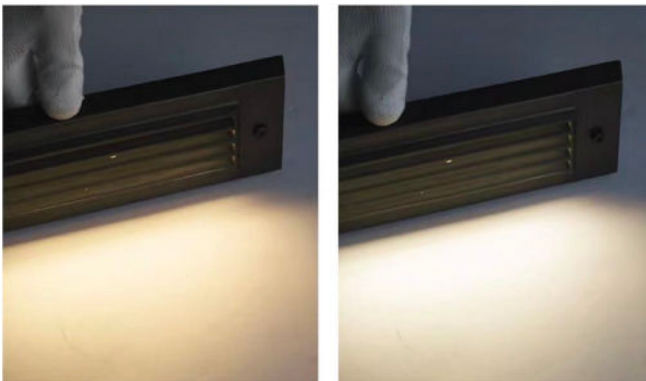

Type:

Model:

SKU: 954047

OLYMPIA

Integrated Deck Light Fixture

- 10-15V
- 1W-4W
- 80lm-320lm
- 2700K and 3000K adjustable color temp.34
- 85 CRI
- Louvered solid brass
- Antique Bronze finish
- Anti-moisture connections
- Powder-coated color options available
- 60" 18AWG wire lead
- IP65 and ETL rated
- 5 year warranty

DESCRIPTION

The Olympia is a classic recessed step light. Perfect to illuminate stairs, benches, short retaining walls and other niche locations.

Custom powder-coated color options available

DIMENSIONS