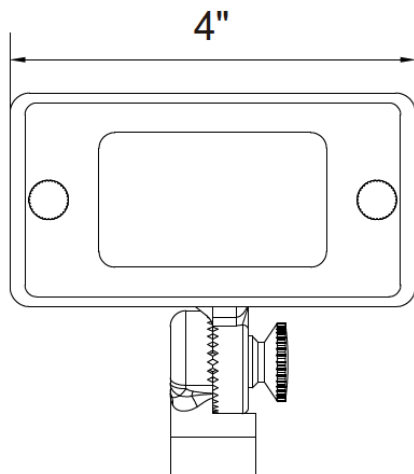

### Brass Integrated Wall Washer

- 10-15V
- 2-7W adjustable
- Cast brass housing with Antique Bronze finish
- Anti-Moisture Connections
- 60" 18AWG wire lead
- IP65 and ETL rated
- 7 year warranty

Product #	Color Temp.	Lumens	Wattage	Beam Spread	CRI
954048	27K	160-560 lm	2-7W	150°	85

### DIMENSIONS

**IP65**