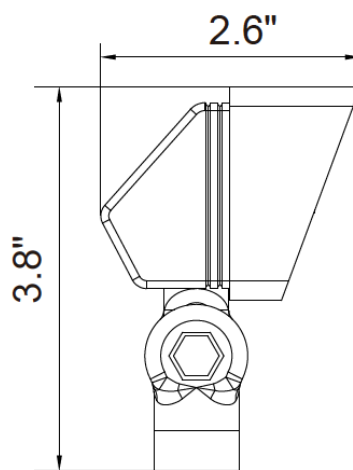

### Brass Integrated Wall Washer

- 10-15V
- 2-7W adjustable
- Cast brass housing with Antique Bronze finish
- Anti-Moisture Connections
- 60" 18AWG wire lead
- IP65 and ETL rated
- 7 year warranty

Product #	Color Temp.	Lumens	Wattage	Beam Spread	CRI
954048	27K	160-560 lm	2-7W	150°	85

### DIMENSIONS

**IP65**