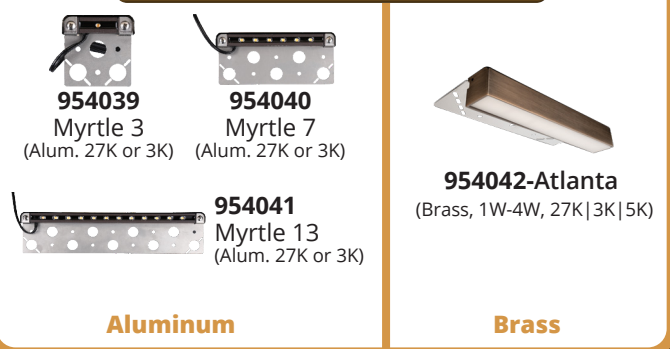

Hardscape

954039
Myrtle 3
(Alum. 27K or 3K)

954040
Myrtle 7
(Alum. 27K or 3K)

954041
Myrtle 13
(Alum. 27K or 3K)

954042-Atlanta
(Brass, 1W-4W, 27K|3K|5K)

Aluminum

Brass