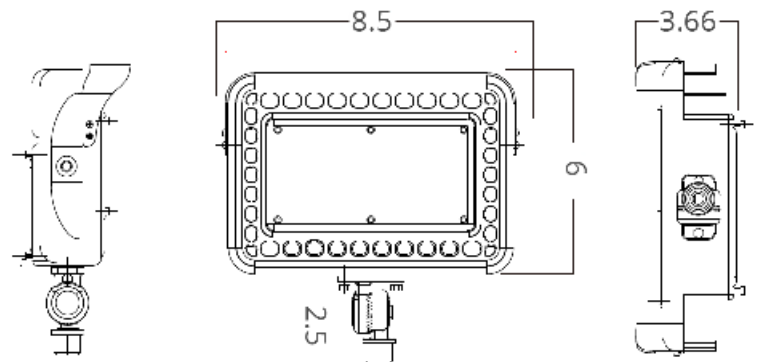

Type:

Model:

CHICAGO

Integrated Alum. Flood Lights

- 12V AC/DC
- Cast aluminum & PC construction
- Bronze powder-coated finish
- Adjustable color settings
- Anti-Moisture Connections
- Powder-coated color options available
- 60" 18AWG wire lead
- IP65 and ETL rated
- 7 year warranty

DESCRIPTION

This integrated mini Flood light provides a multi-use design esthetic available with an adjustable 3000 and 5000 Kelvin settings. Available in 7W, 12W, 20W and 40W. This mini flood is great for general purpose lighting such as entry signs, wall washing and more. The aluminum housing powder coated in light bronze gives the same design feel as the brass series of lights. This allows you to mix & match with your design.

DIMENSIONS

7W/12W/20W

40W

IP65