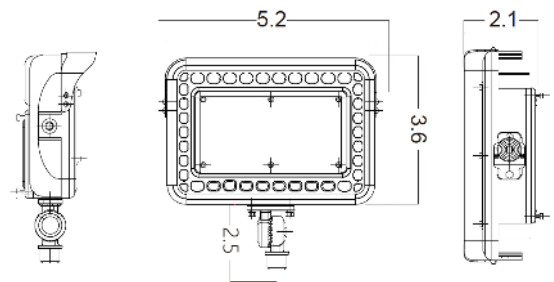

DIMENSIONS

7W/12W/20W