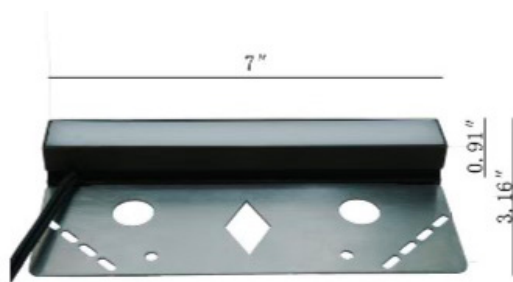

Type:

Model:

ATLANTA

Integrated Brass Hardscape Lights

- 12V AC/DC
- Replacesable LED module
- CCT
- Wattage adjustable
- Cast brass & stainless steel
- Antique Bronze finish
- Fully encapsulated LEDs and driver
- IP65 and ETL rated
- 5 year warranty

IP65

Product #	Wattage	Color Temp.	Lumens	CRI
954042	1W-4W	27K 3K 5K	80lm-320lm	85

DIMENSIONS