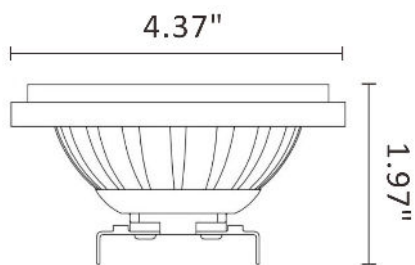

Type:

Model:

PAR36

10W Solid State Color LED Lamps

- 12-24V
- Heat overload protection
- Dimmable with most magnetic transformers
- Fully potted PC board
- CRI 85+
- IP67 rated
- ELT & FCC compliant
- 7 Year Warranty

DESCRIPTION

Product #	Wattage	Color	Lumens	Beam Spread
305105	10W	RED	800 lm	38°
305106	10W	GREEN	800 lm	60°
305107	10W	AMBER	800 lm	38°
305108	10W	BLUE	800 lm	60°
305109	10W	PURPLE	800 lm	60°