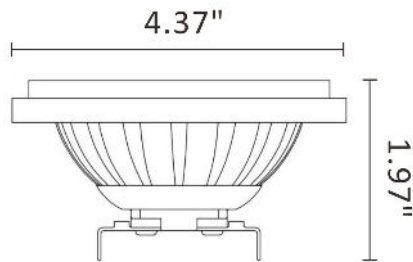

Type:

Model:

PAR36 6W LED Lamps

- 12-24V
- Heat overload protection
- Dimmable with most magnetic transformers
- Fully potted PC board
- CRI 85+
- IP67 rated
- ELT & FCC compliant
- 7 Year Warranty

DESCRIPTION

Product #	Wattage	Color Temp.	Lumens	Beam Spread
305052	6W	2700K	590 lm	38°
305053	6W	2700K	590 lm	60°
305054	6W	3000K	590 lm	38°
305055	6W	3000K	590 lm	60°