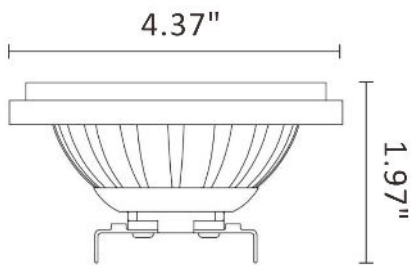

Type:

Model:

PAR36 17W LED Lamps

- 12-24V
- Heat overload protection
- Dimmable with most magnetic transformers
- Fully potted PC board
- CRI 85+
- IP67 rated
- ELT & FCC compliant
- 7 Year Warranty

IP67

DESCRIPTION

Product #	Wattage	Color Temp.	Lumens	Beam Spread
305064	17W	2700K	1300 lm	38°
305065	17W	2700K	1300 lm	60°
305066	17W	3000K	1300 lm	38°
305067	17W	3000K	1300 lm	60°