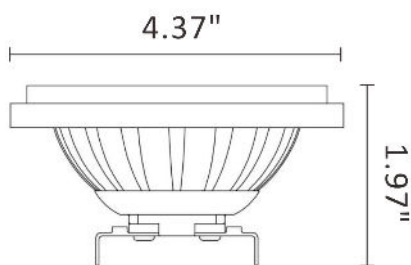

Type:

Model:

PAR36 13W LED Lamps

- 12-24V
- Heat overload protection
- Dimmable with most magnetic transformers
- Fully potted PC board
- CRI 85+
- IP67 rated
- ELT & FCC compliant
- 7 Year Warranty

IP67

DESCRIPTION

Product #	Wattage	Color Temp.	Lumens	Beam Spread
305060	13W	2700K	1130 lm	38°
305061	13W	2700K	1130 lm	60°
305062	13W	3000K	1130 lm	38°
305063	13W	3000K	1130 lm	60°