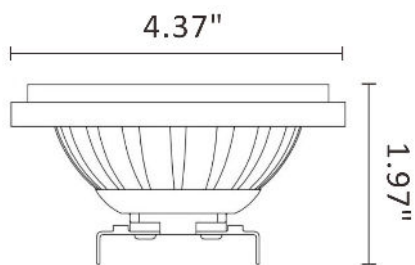

Type:

Model:

PAR36 10W LED Lamps

- 12-24V
- Heat overload protection
- Dimmable with most magnetic transformers
- Fully potted PC board
- CRI 85+
- IP67 rated
- ELT & FCC compliant
- 7 Year Warranty

IP67

DESCRIPTION

Product #	Wattage	Color Temp.	Lumens	Beam Spread
305056	10W	2700K	800 lm	38°
305057	10W	2700K	800 lm	60°
305058	10W	3000K	800 lm	38°
305059	10W	3000K	800 lm	60°