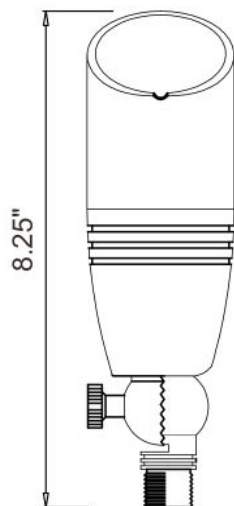

Type:

Model:

SEATTLE

Brass Integrated Uplight Fixture

- 10V-15V AC/DC
- 2-10W adjustable
- Color adjustable
- Cast brass housing with Antique Bronze finish
- Anti-Moisture Connections
- 60" 18AWG wire lead
- IP65 and ETL rated
- 7 year warranty

Product #	Color Temp.	Lumens	Wattage	Beam Spread	CRI
954056	27K 3K 4K 5K	160-800 lm	2-10W	15° 25° 40° 60°	85

DIMENSIONS

IP65