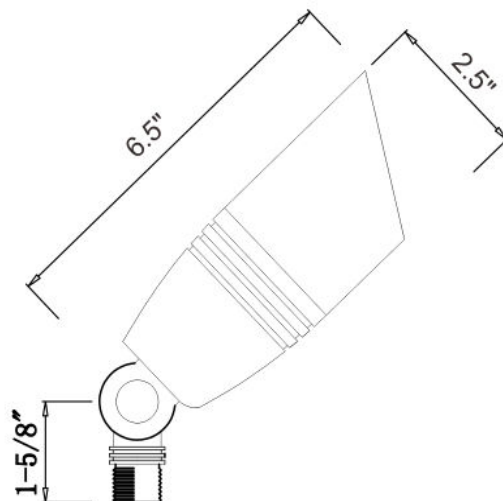

Type:

Model:

SEATTLE

Brass Integrated Uplight Fixture

- 10V-15V AC/DC
- 2-10W adjustable
- Color adjustable
- Cast brass housing with Antique Bronze finish
- Anti-Moisture Connections
- 60" 18AWG wire lead
- IP65 and ETL rated
- 7 year warranty

Product #	Color Temp.	Lumens	Wattage	Beam Spread	CRI
954056	27K 3K 4K 5K	160-800 lm	2-10W	15° 25° 40° 60°	85

DIMENSIONS

IP65