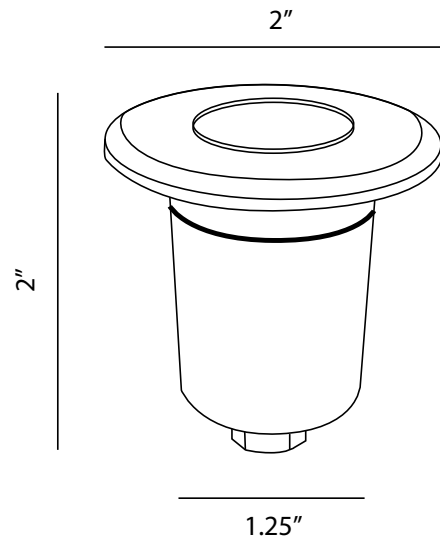

### DESCRIPTION

This small integrated well light can be used in garden settings along with paver and hardscape installations. The fully gasketted body and the decorative brass or stainless faceplate allows this mini well light to match any landscape lighting design esthetic.

### DIMENSIONS

**IP67**