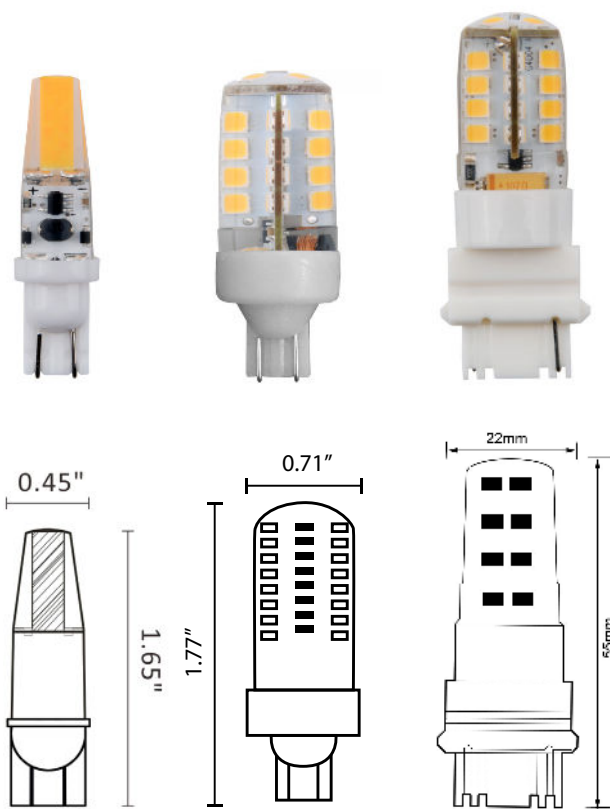

Type:

Model:

WEDGE LED Lamps

- 12V
- T5 or 3156 base
- Replaces 20-25W Halogen
- Fully potted PC board
- CRI 85+
- IP65 rated
- ELT & FCC compliant
- 5 Year Warranty

IP65

DESCRIPTION

Product #	Description	Wattage	Color Temp.	Lumens	Base
205076-2700K	T5 Small Wedge	1W	2700K	100 lm	T5
205076-3000K	T5 Small Wedge	1W	3000K	100 lm	T5
205077-2700K	T5 Big Wedge	3W	2700K	270 lm	T5
205077-3000K	T5 Big Wedge	3W	3000K	270 lm	T5
205078-2700K	3156 Single Contact	3W	2700K	300 lm	3156
205078-3000K	3156 Single Contact	3W	3000K	300 lm	3156