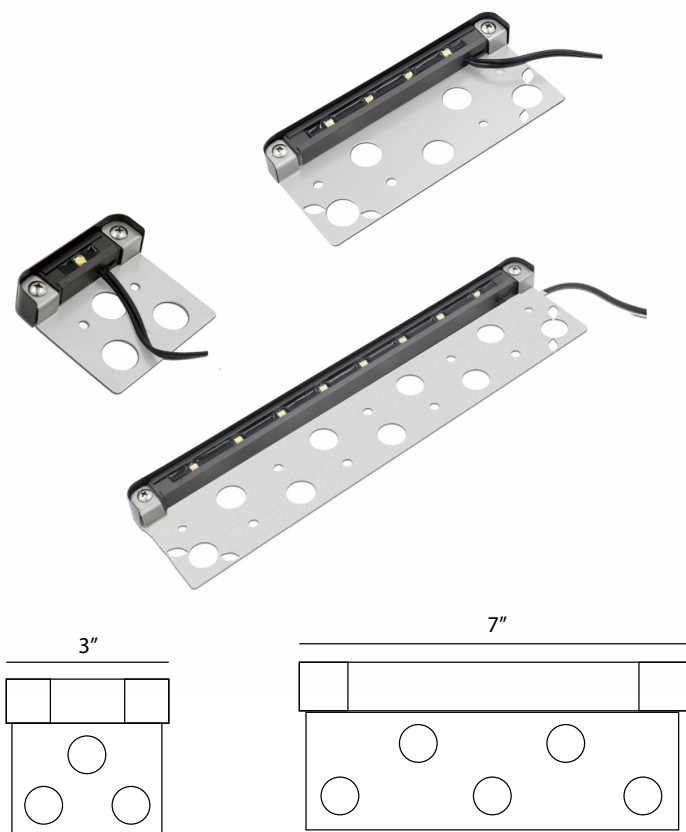

Type:

Model:

MYRTLE

Integrated Alum. Hardscape Lights

- 12V AC/DC
- Cast aluminum & stainless steel
- Bronze powder-coated finish
- Fully encapsulated LEDs and driver
- 60" 18AWG wire lead
- IP65 and ETL rated
- 7 year warranty

IP65

DESCRIPTION

Product #	Wattage	Color Temp.	Lumens	CRI
954039-2700K Myrtle 3	0.5W	2700K	45 lm	80
954039-3000K Myrtle 3	0.5W	3000K	45 lm	80
954040-2700K Myrtle 7	1.5W	2700K	90 lm	80
954040-3000K Myrtle 7	1.5W	3000K	90 lm	80
954041-2700K Myrtle 13	3W	2700K	130 lm	80
954041-3000K Myrtle 13	3W	3000K	130 lm	80