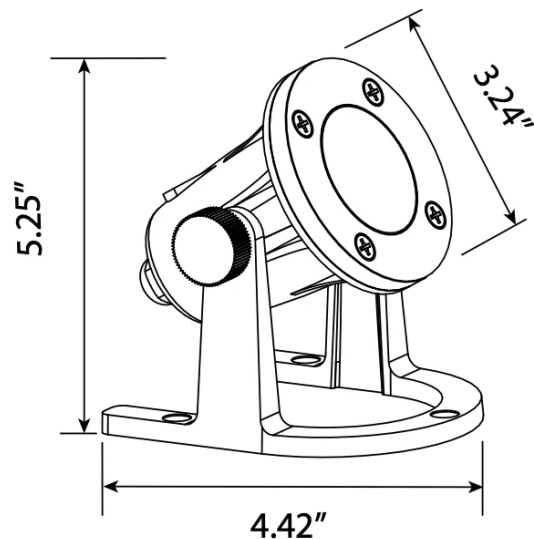

Type:

Model:

SKU: 954043

AUGUSTA

MR16 Underwater Light Fixture

- 12V AC/DC
- Solid cast brass with Antique Bronze finish
- Specification grade, beryllium copper socket
- Clear lens
- Anti-moisture connections
- 20W max. halogen
- Powder-coated color options available
- 25' 18AWG wire lead
- IP67 and ETL rated
- Lifetime warranty

DESCRIPTION

The Augusta is ideal for uplighting a variety of elements, from fountains to waterfalls and rock structures. The die-cast brass shroud is a standard accessory, with a tightly sealed clear lens that allows for maximum light output for various beam spread.

DIMENSIONS

IP67