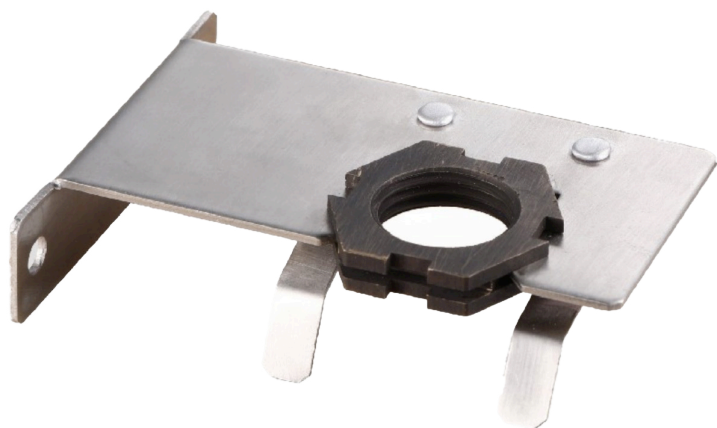

Type:

Model:

**SKU: 786025**

## AP02-GUTTER

### Stainless/Brass Gutter Mount

- Brass female 1/2" NPT
- Stainless housing
- Two 1/4" mounting screw holes
- Lifetime warranty