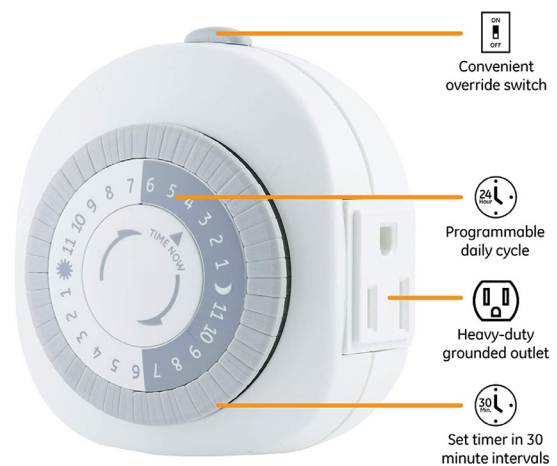

Type:

Model:

SKU: 786013

AP07M

Indoor Plug-In Mechanical Timer

- 125VAC 60HZ: 15A, 1250W tungsten
- ON-OFF-ON operation Mode
- Plug in connector type
- Plug-in mount
- 6L x 3W x 5H inches
- UL listed
- 1 year warranty

DESCRIPTION

- Automatic Lighting - Schedule your lamps, fans, appliances, seasonal lighting, AC units and other devices ON and OFF at your set desired times saving you energy and deterring crime when you are away from home
- Daily Cycle - The timer allows you to set on and off times at 30-minute intervals for a total of 48 ON/OFF options that will cycle daily without having to reset
- 1 Grounded Outlet - Features 1 grounded outlets and a convenient override switch at the top of the timer allowing you to use your lights or devices manually when needed.
- Indoor Timer - The plug-in mechanical timer is intended for indoor use only and is CFL bulb compatible