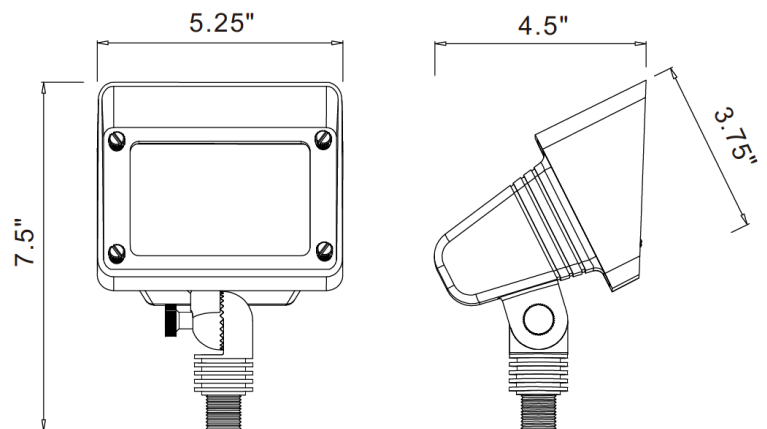

Type:

Model:

SKU: 954032

DALLAS

Brass MR16 Wall Washer Fixture

- 12V AC/DC
- Cast brass housing with Antique Bronze finish
- Silicone gasket seal
- Clear lens
- Specification grade, beryllium copper socket
- Anti-Moisture Connections
- 20W max. halogen
- Powder-coated color options available
- 60" 18AWG wire lead
- IP65 and ETL rated
- Lifetime warranty

DESCRIPTION

Large in size and built heavy. Capable of the most versatile installation applications, the Dallas functions as a wall wash fixture. Ideal for lighting a group of trees, house facades, and signs.

Custom powder-coated color options available.

DIMENSIONS

IP65